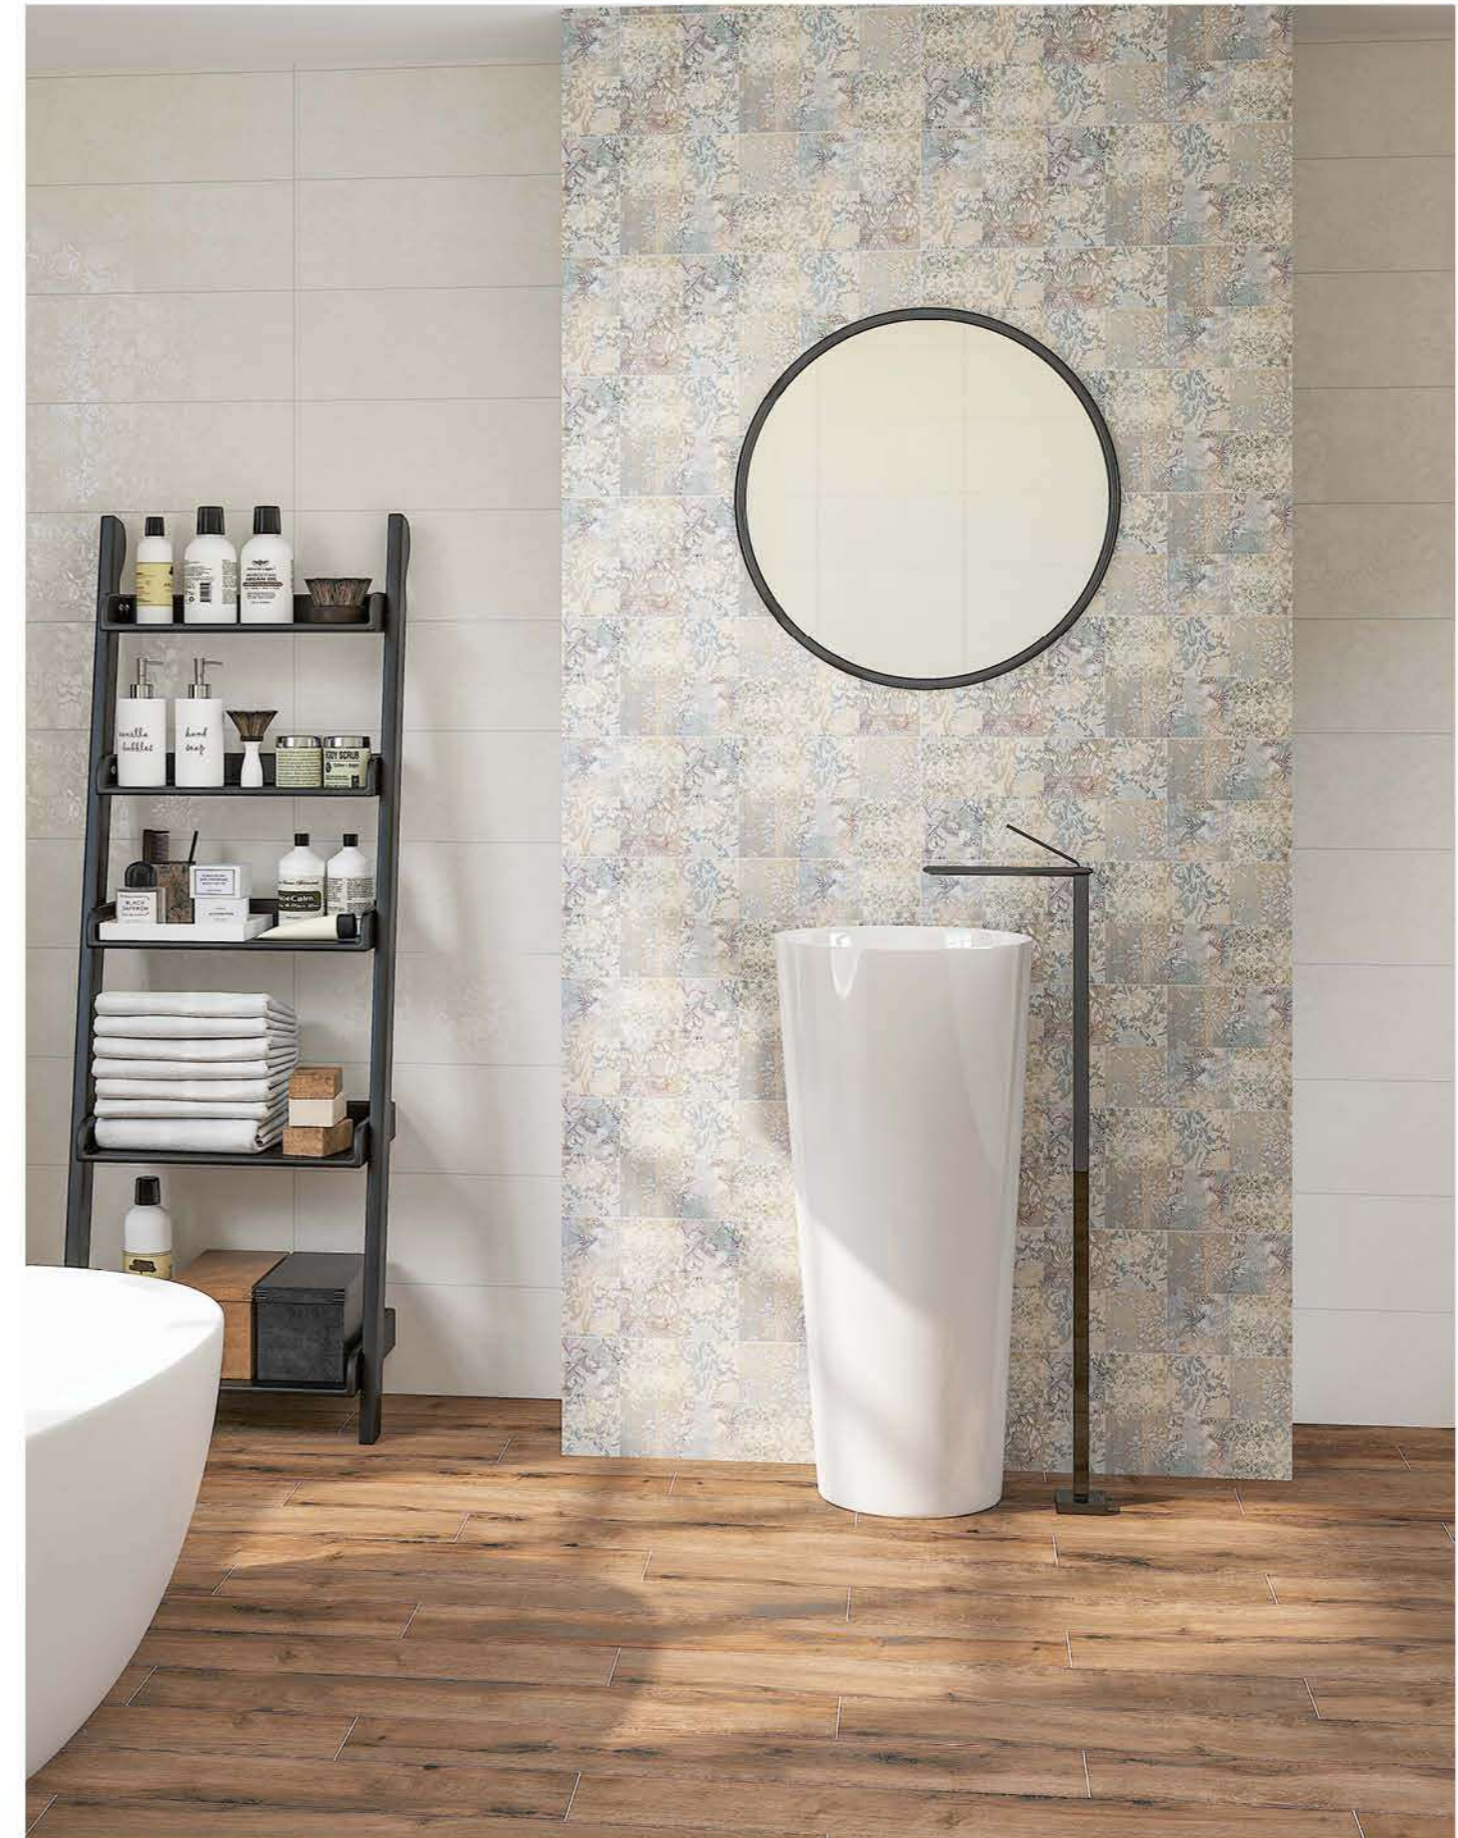

20x60

20x60
10
1.20
18.00
76.80

TDL20W12200A Textile Ivory 20x60
TDM41D12200A Textile Pattern Mix Dec 20x60