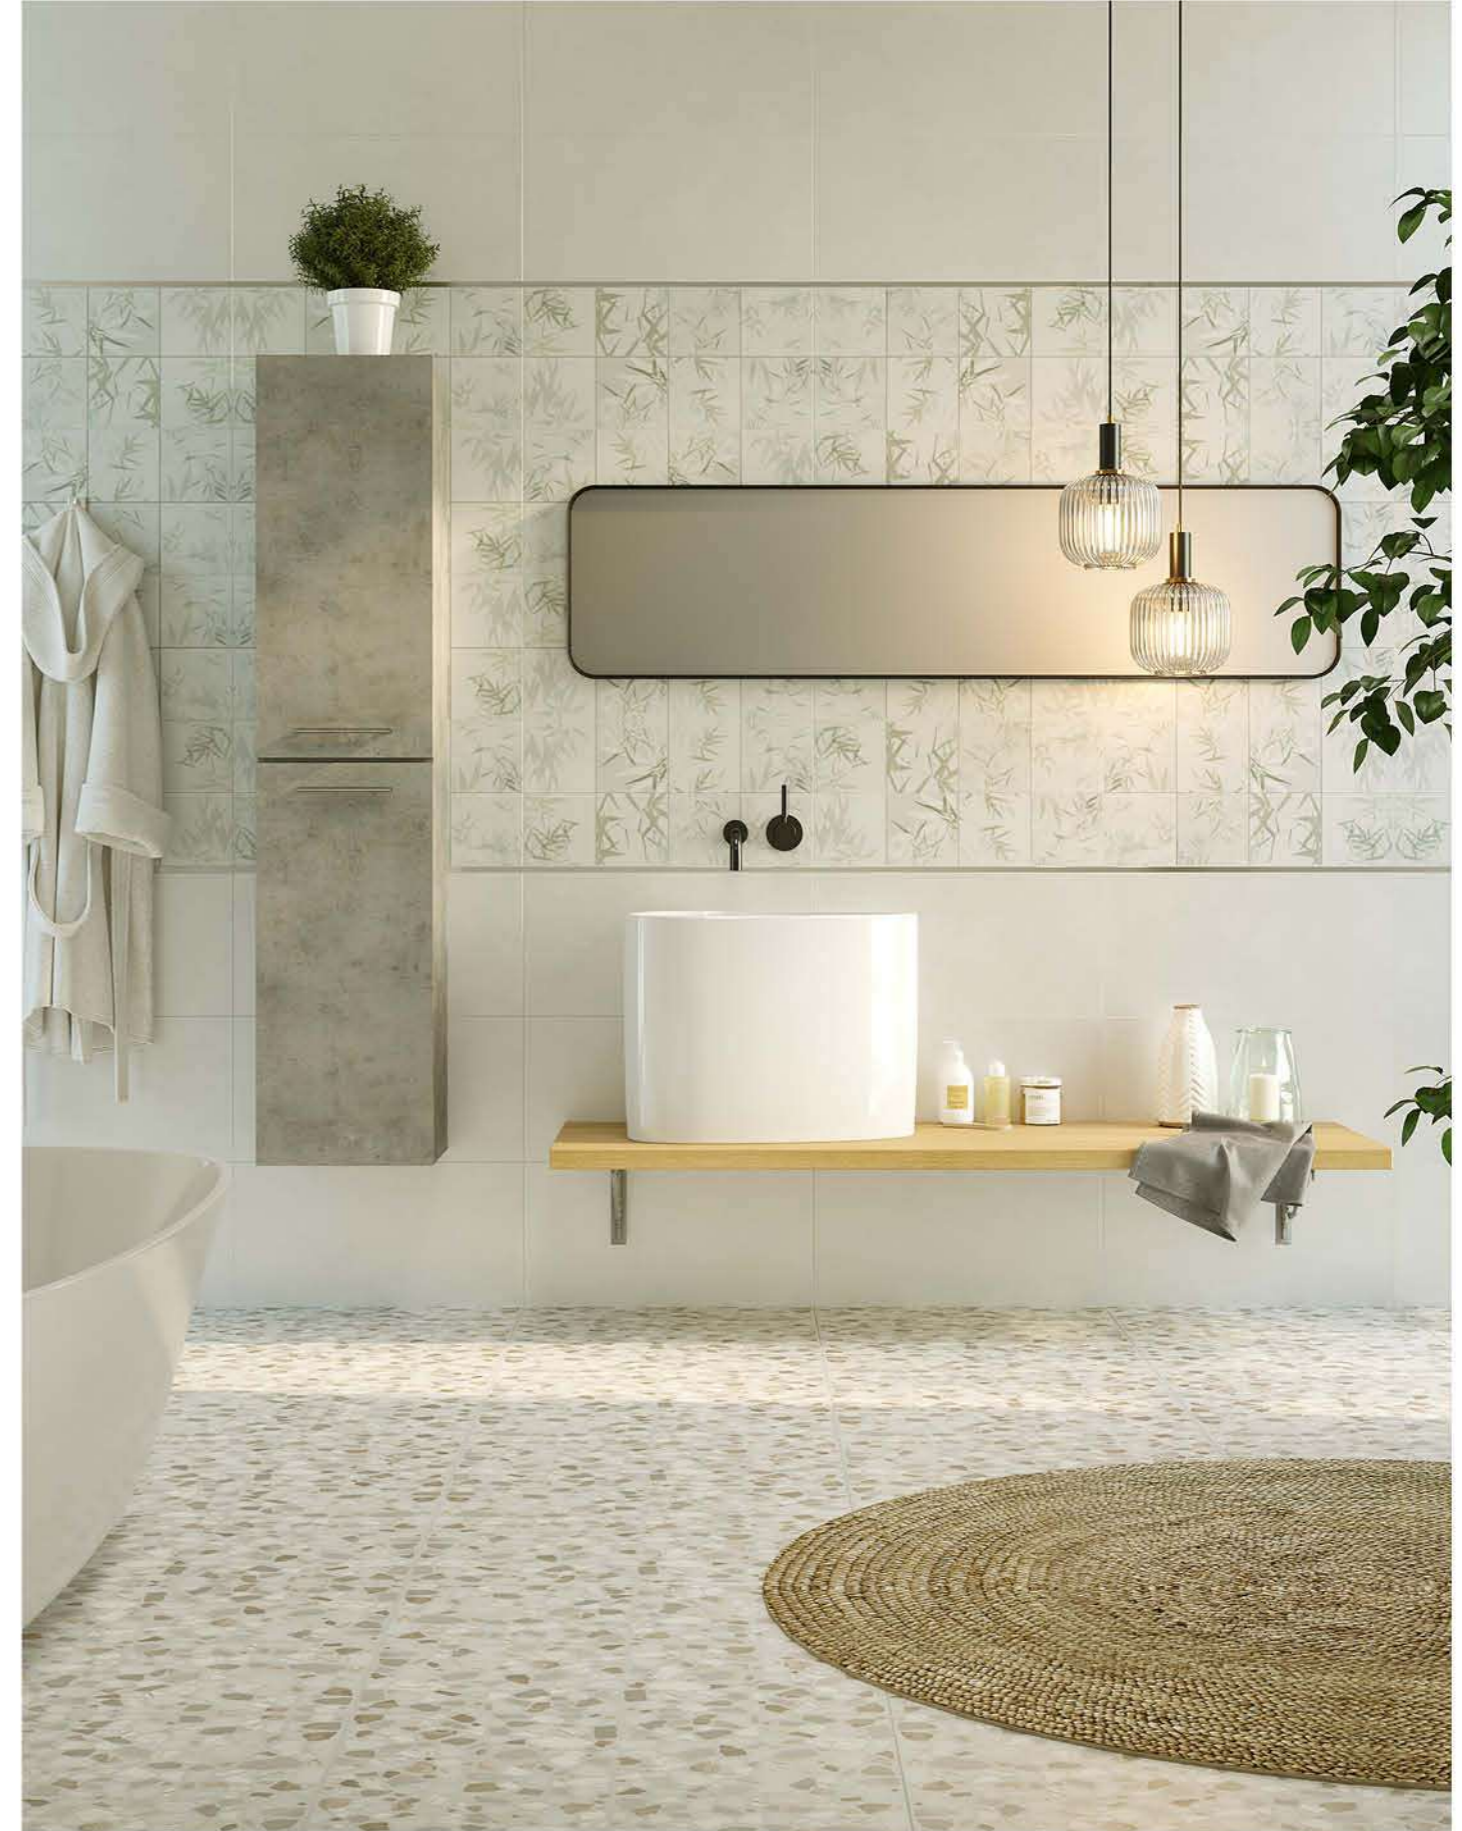

NRL_P0012 Tropicano flowers 30x60

NRL_P0018 Tropicano line 30x60

NRL_P0030 Tropicano luna 30x60

60x60

NRL_P0001 Tropicano Ecle-P 60x60

cm	boxes	m ²	Kg	m ²
30x60	10	1.2	18.5	57.6
60x60	3	1.08	23.00	43.20

NRL_P0030 Tropicano luna 30x60
NRL_P0001 Tropicano Ecle-P 60x60