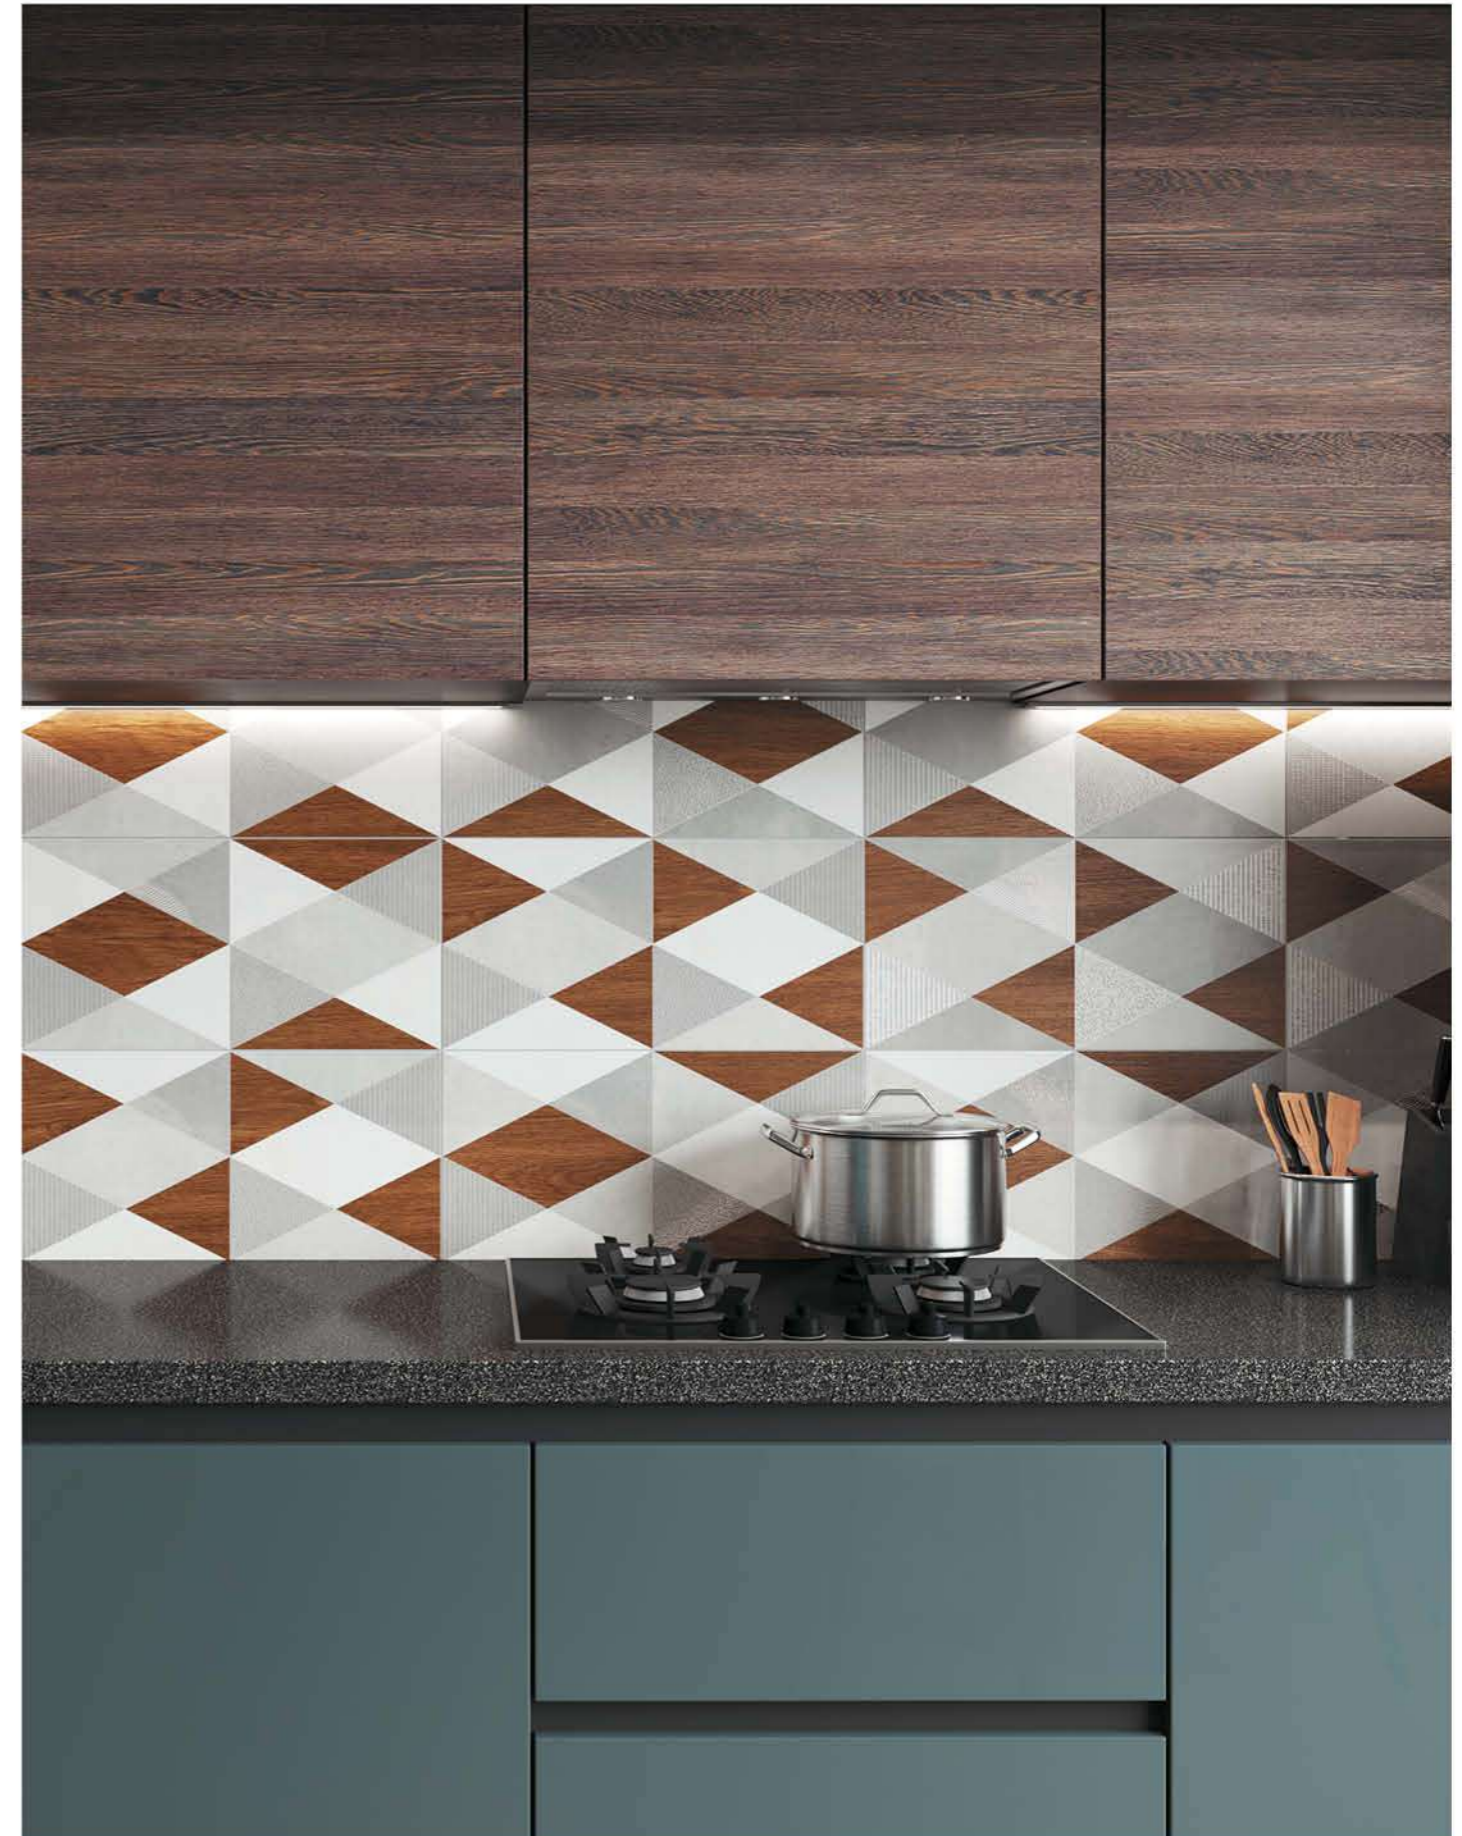

25x50

25x50 10 1.2 18.5 57.6

04-01-1-10-03-06-2837-0 Mountain almond 25x50